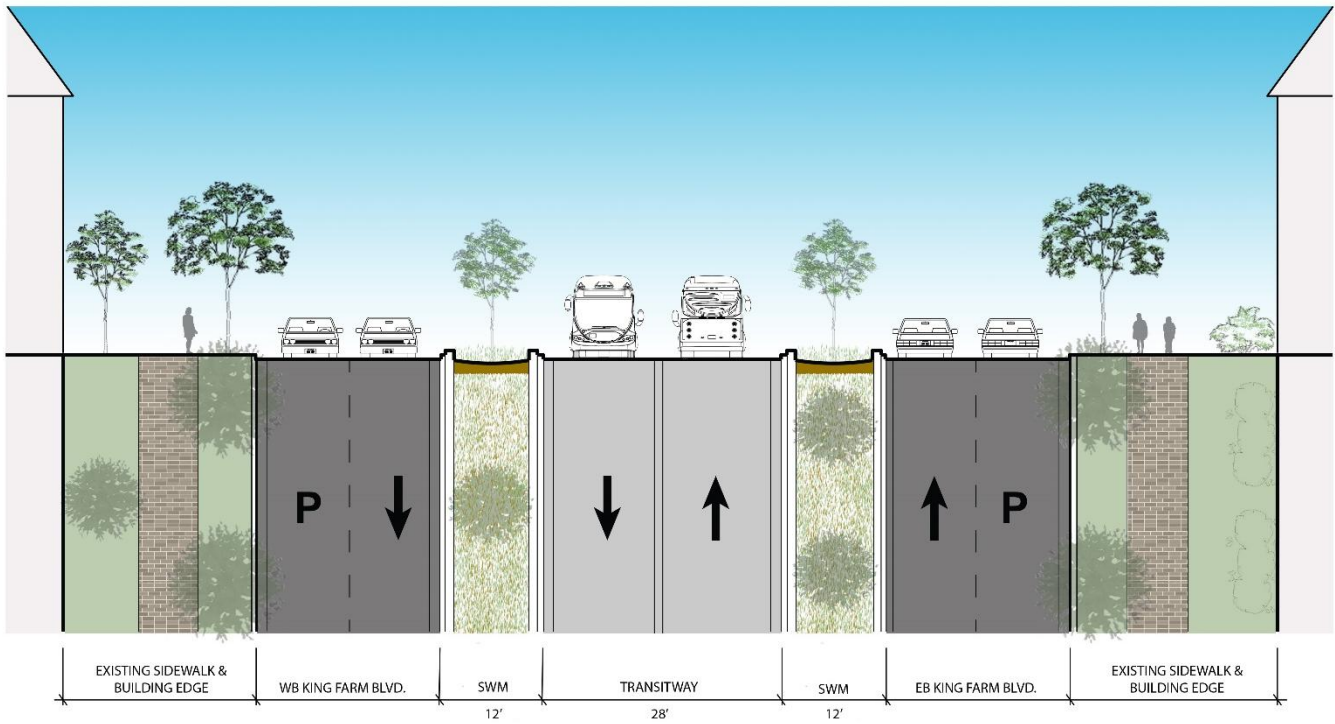

KING FARM BLVD
MID-BLOCK: CENTER TRANSITWAY

SCALE: 1:10

KING FARM BLVD
TURN LANE: CENTER TRANSITWAY

SCALE: 1:10

KING FARM BLVD
MID-BLOCK: ADJACENT LANES WITHOUT SEPARATION

SCALE: 1:10

KING FARM BLVD
TURN LANE: ADJACENT LANES WITHOUT SEPARATION

SCALE: 1:10