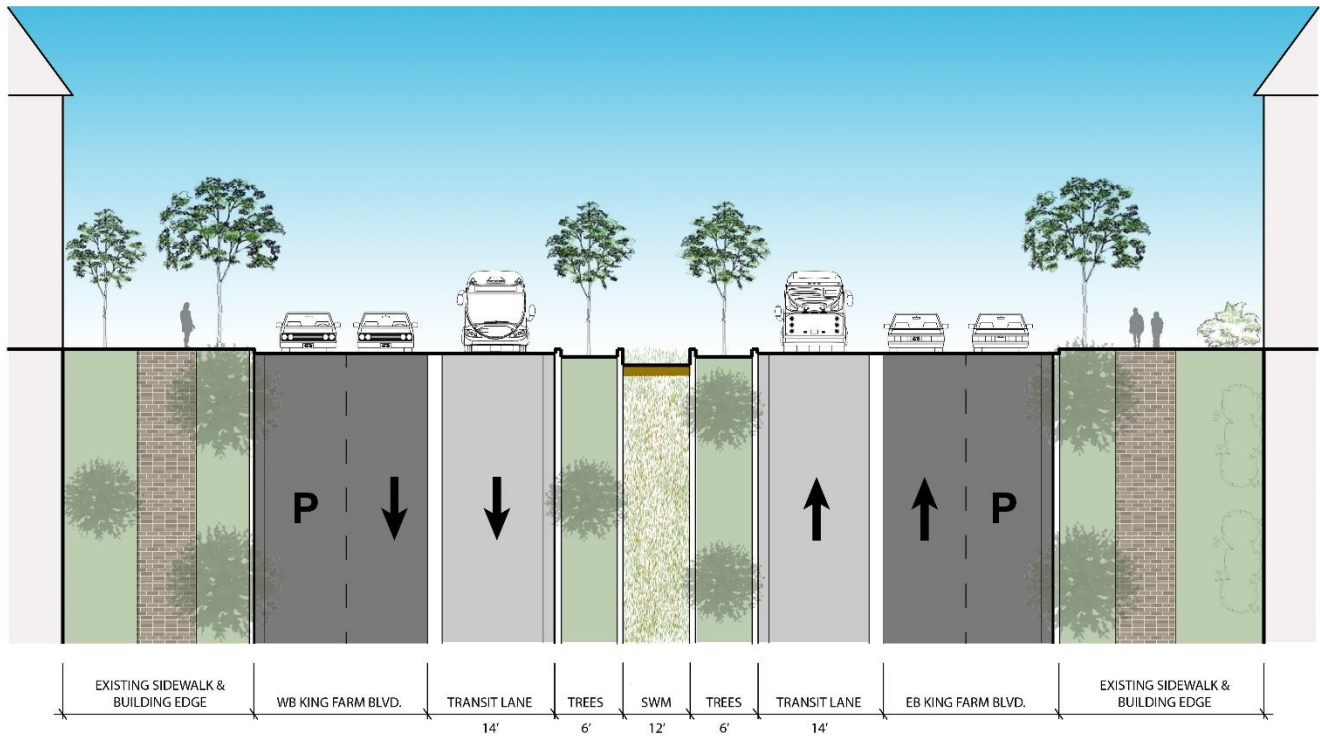

KING FARM BLVD
MID-BLOCK: CENTER TRANSITWAY

SCALE: 1:10

KING FARM BLVD
TURN LANE: CENTER TRANSITWAY

SCALE: 1:10

KING FARM BLVD
MID-BLOCK: ADJACENT LANES WITHOUT SEPARATION

SCALE: 1:10

KING FARM BLVD
TURN LANE: ADJACENT LANES WITHOUT SEPARATION

SCALE: 1:10