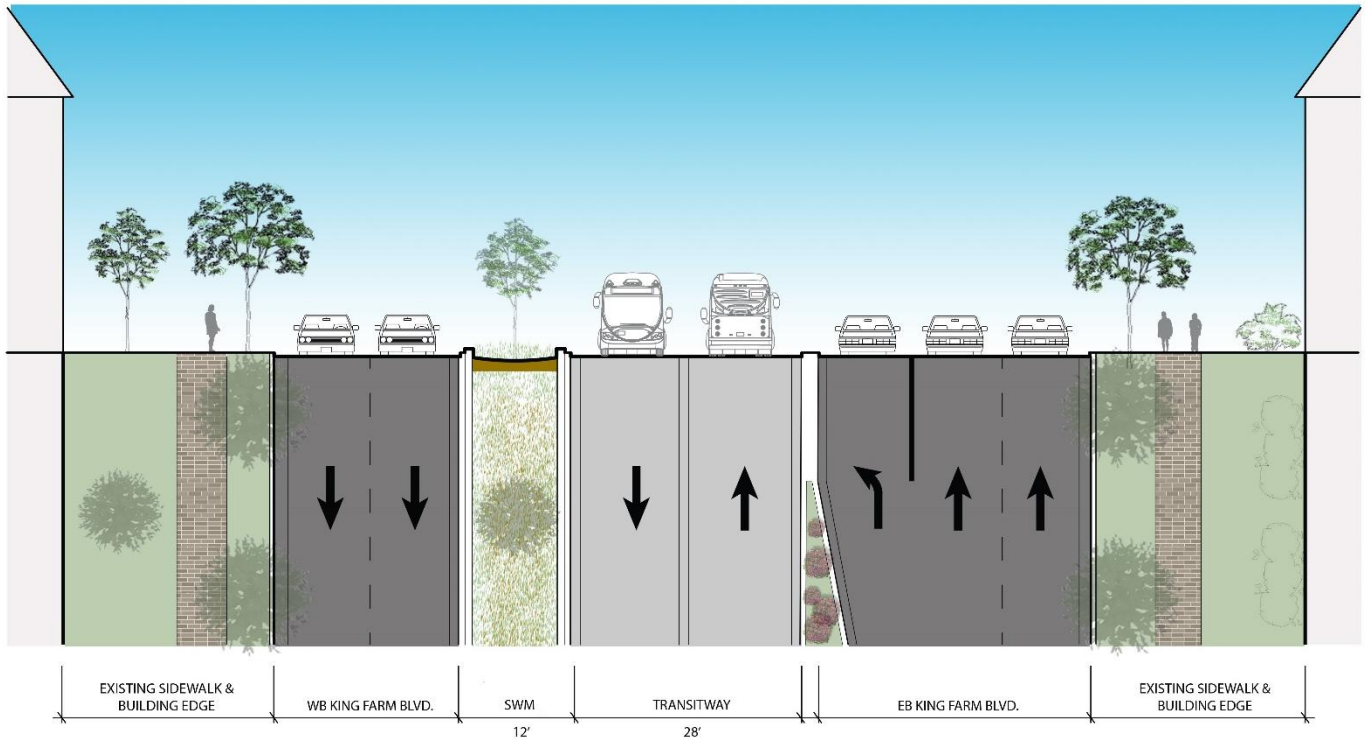

KING FARM BLVD
MID-BLOCK: CENTER TRANSITWAY

SCALE: 1:10

KING FARM BLVD
TURN LANE: CENTER TRANSITWAY

SCALE: 1:10

KING FARM BLVD
MID-BLOCK: ADJACENT LANES WITHOUT SEPARATION

SCALE: 1:10

KING FARM BLVD
TURN LANE: ADJACENT LANES WITHOUT SEPARATION

SCALE: 1:10